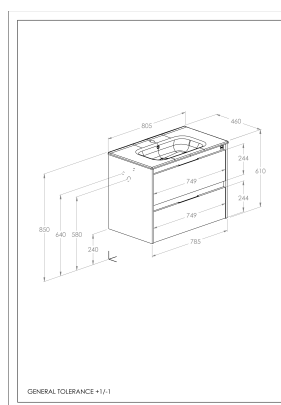

ALPINE

80 cm washbasin and cabinet set with 2 drawers

DIMENSIONS

Length	805 mm
Width	460 mm
Height	565 mm

COLOURS AND FINISHES

TECHNICAL DRAWINGS

FEATURES

Base unit / Closing and opening system: Soft close drawers

Base unit / Doors and drawers combination: 2 Drawers

Base unit / Structure: Drawers

Basin / Taphole configuration: 1 Taphole in the middle

Basin Position: Central

Faucet installation: On the basin

Installation type: Wall-hung